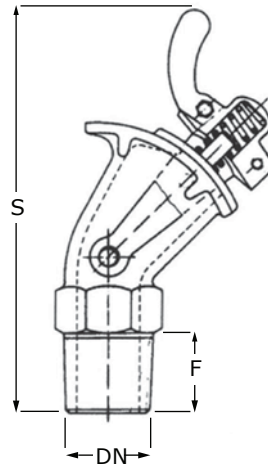

Bronze / Cast Iron Discharge Cock

LV 1165

Screwed BSPP Male, for Heavy Liquids

Dimensions			
DN	F	S	Kg
2"	40	220	1.5
2½"	53	260	3.85
3"	53	300	5.4
4"	60	350	10.8

Last updated 24/09/2024